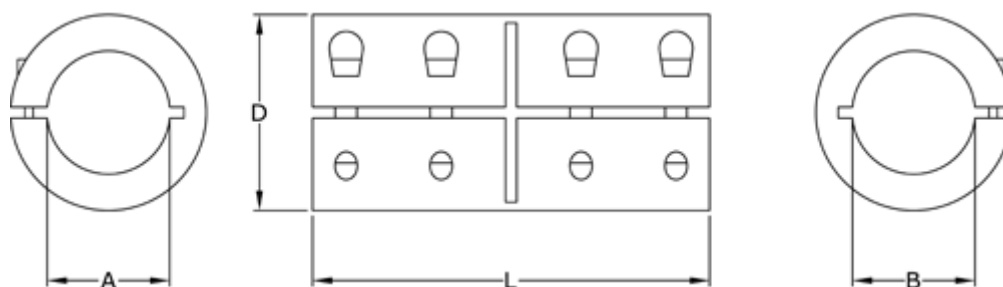

# Data Sheet

Article number: 3323046502012

Description: Rigid coupling size 12 bore 12/12 mm  
One piece clamp, stainless

## Measures

A = 12

B = 12

D = 29

L = 45

Screw = M4x12